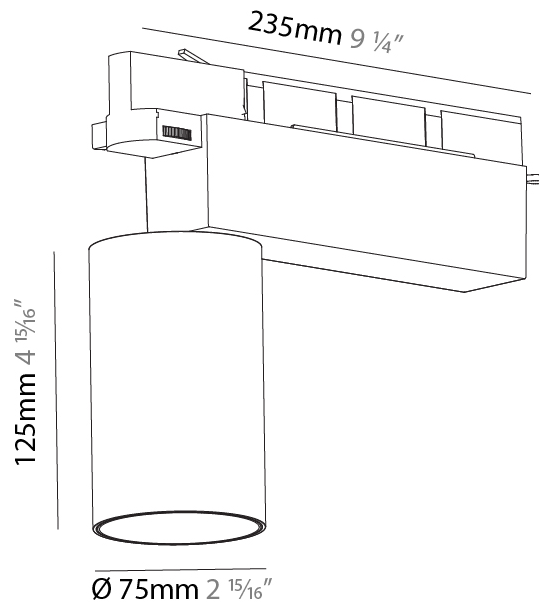

GENERAL

Series: Centriq
 Subseries: Centriq 75
 Brand: Prolicht
 Division: Architectural
 Mounting Type: Track
 Mounting Location: Ceiling
 Subcategory: Spots

PHYSICAL

Shape: Cylinder
 Diameter (mm): 75
 Diameter (in): 2 ¹⁵/₁₆
 Length (mm): 235
 Length (in): 9 ¹/₄
 Height (mm): 182
 Height (in): 7 ³/₁₆
 Light Distribution: Adjustable / Direct
 Weight (kg): 1.099
 Weight (lbs): 2.42
 Installation Requirement: Track or profile system
 Fixture Finish: SSR / BKV / CWI / CRY / HAB / UFT / ITA / RUA / FTG / MYG / LOD / PUS / FRO / FUP / KIA / POP / BLS / SPG / MEY / GOH / GUM / CHC / COM / ABZ / JAG / OBR / MOS / ROR
 Fixture Material: Aluminum Die Cast

OPTICAL

Reflector°: 20 / 25 / 40
 Adjustability: Rotational 340°; Tilt 90°
 Upon Request: Special Beam Angles

RATINGS AND CERTIFICATIONS

Certified By: Certified for North American Standards
 IP rating: IP20